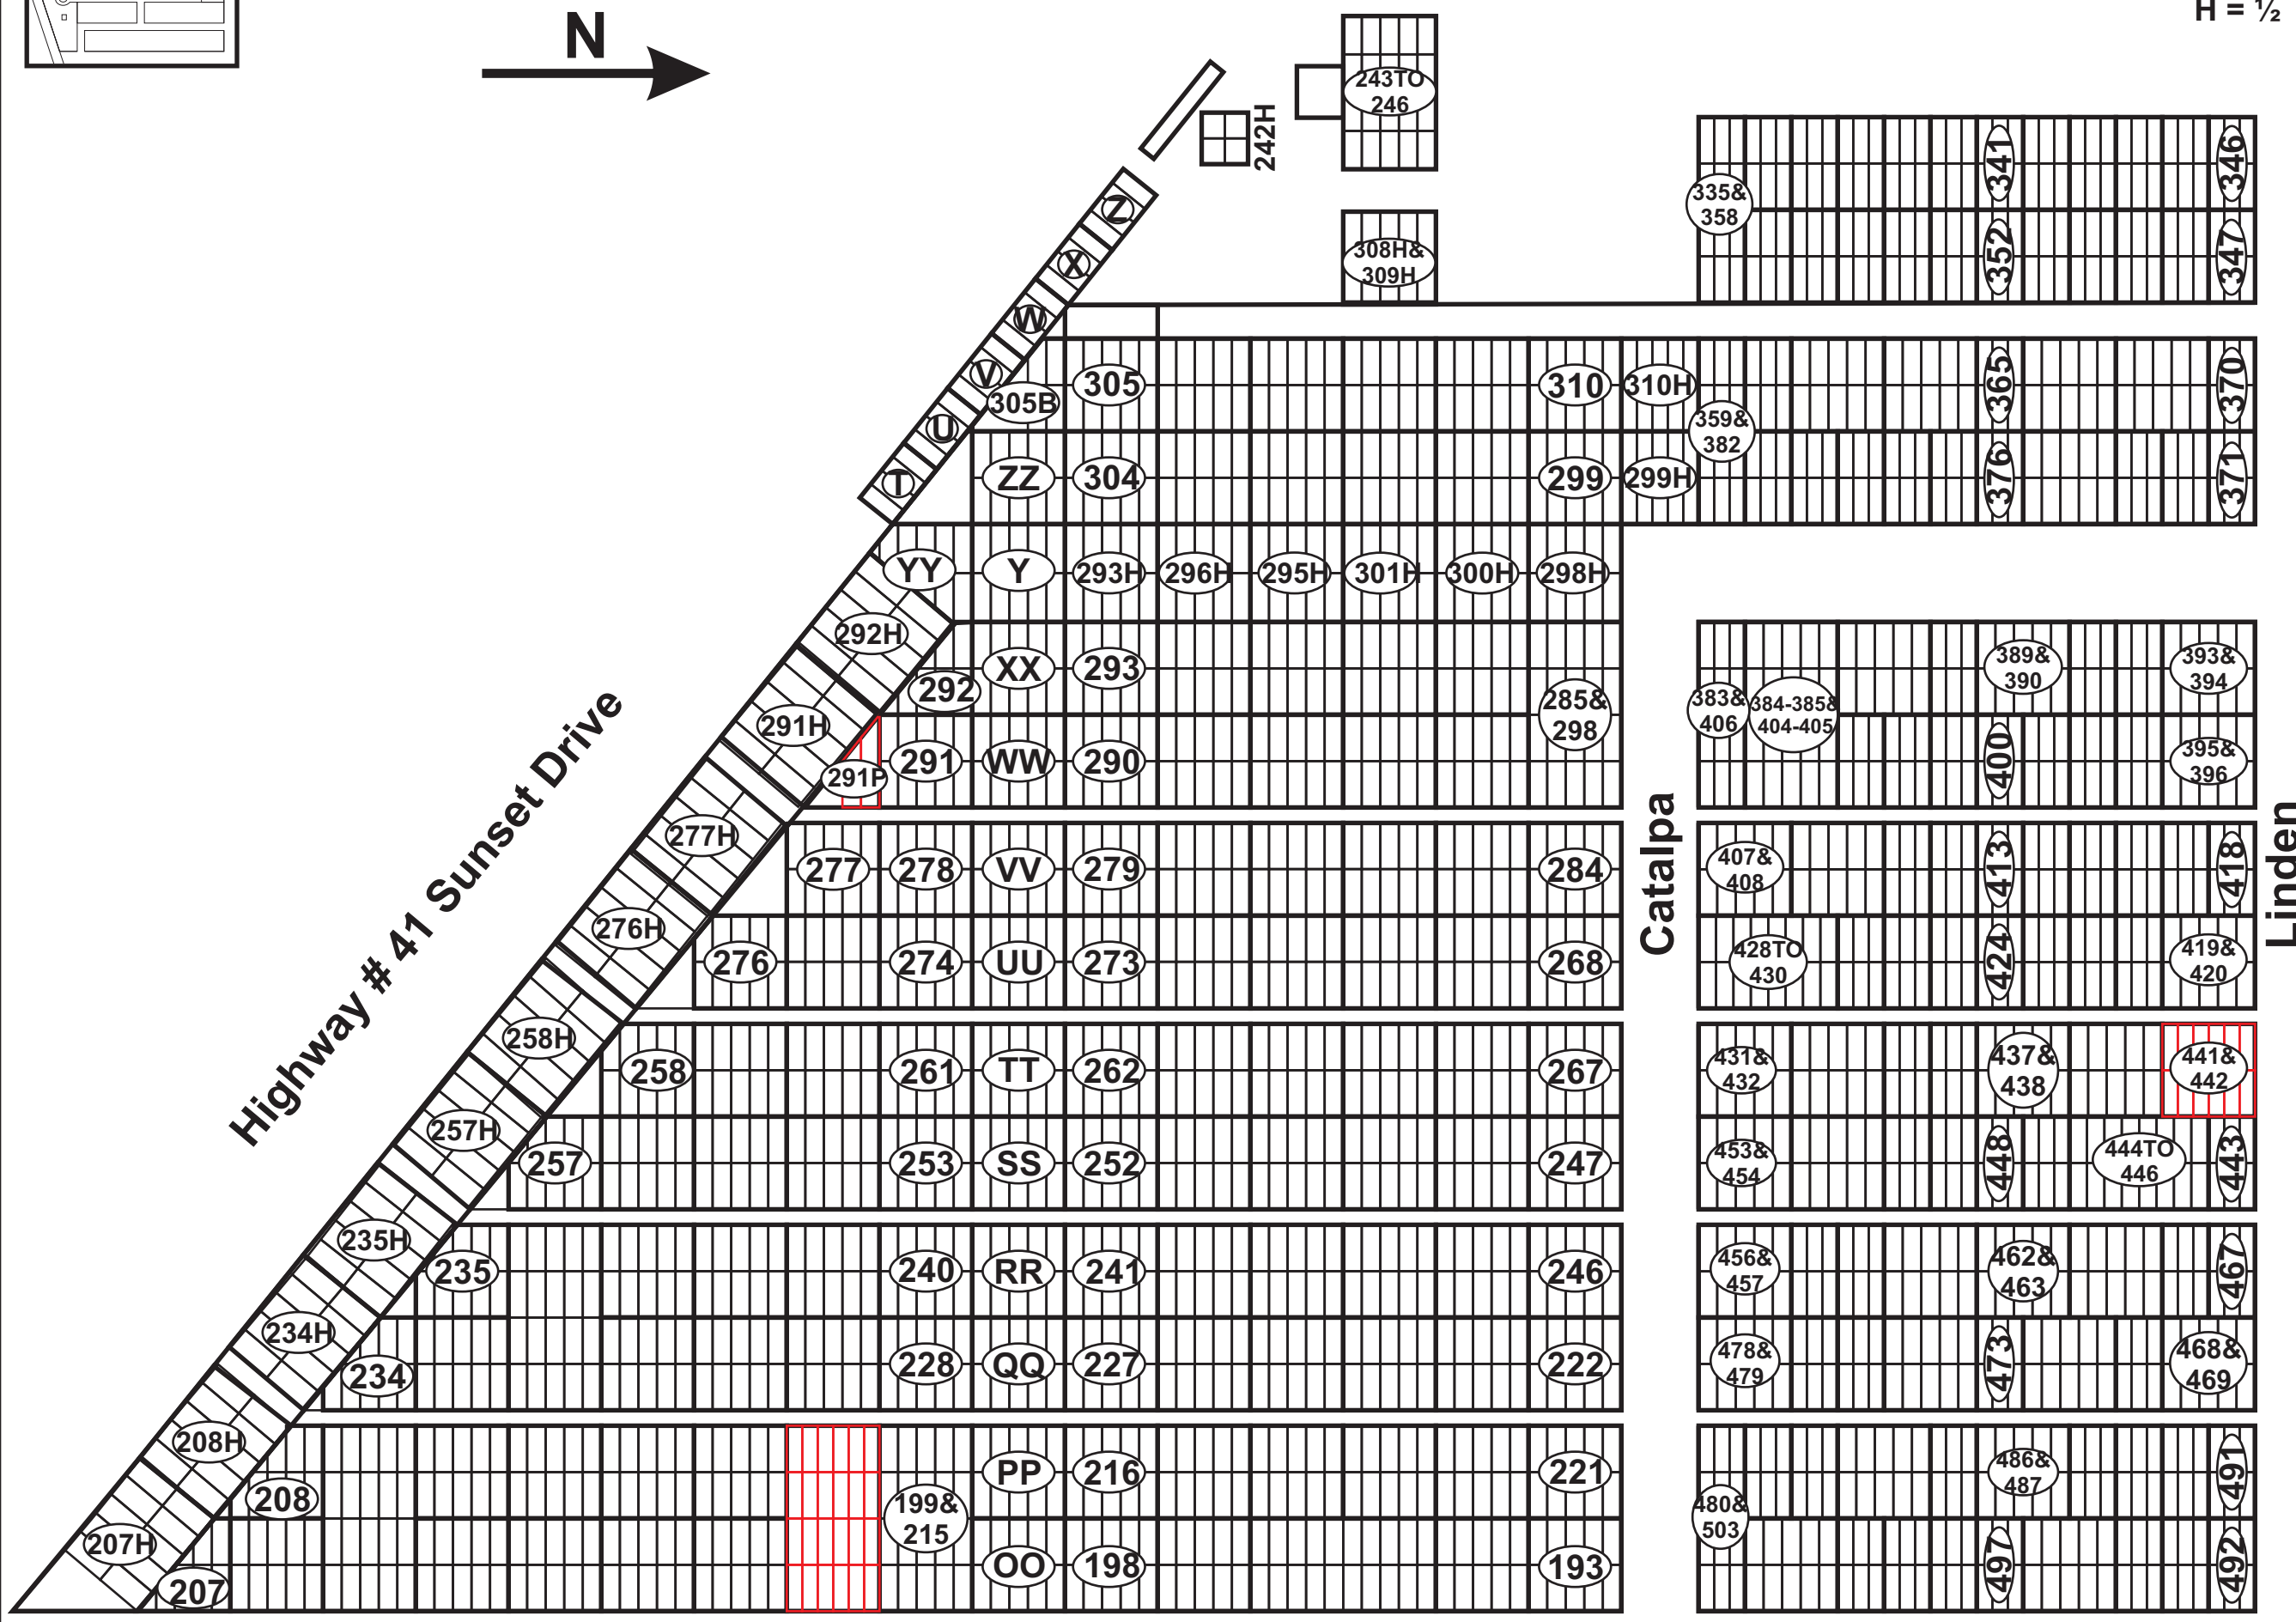

St. Thomas Cemetery Old Survey - South of B St. Thomas, Ontario

Lot Lay-Out:

1	2	3	4	5
6	7	8	9	10

Grave Name:
OSB-001
Old Survey
South of B
Grave 1

H = 1/2

Oak Ave.